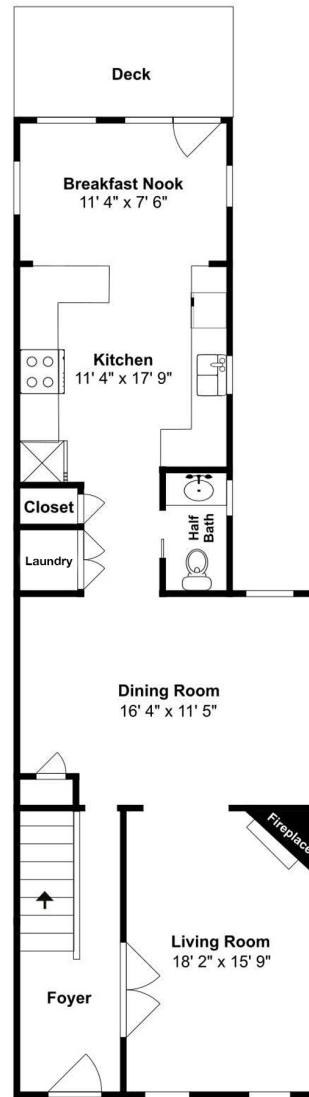

Basement

Main Level

Second Floor

Shelley Gold

Jenn Smira

Senior Vice President  
 Realtor® DC/MD/VA  
 202.271.5885  
 shelley@shelleygold.com

Executive Vice President  
 Realtor® DC/MD/VA  
 202.340.7675  
 jsmira@compass.com