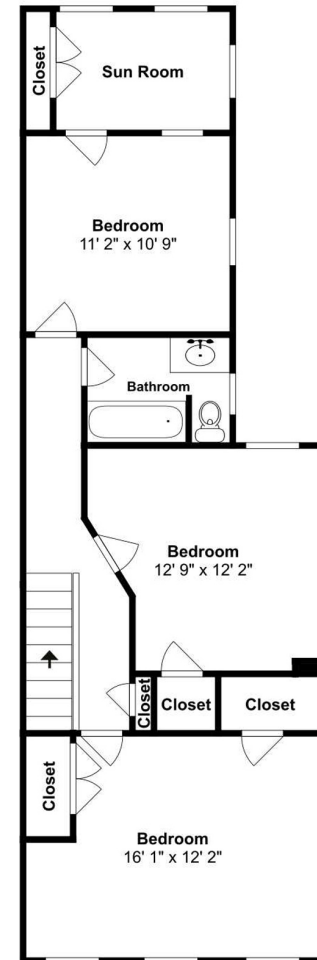

Basement

Main Level

Second Floor

Shelley Gold

Jenn Smira

Senior Vice President  
 Realtor® DC/MD/VA  
 202.271.5885  
 shelley@shelleygold.com

Executive Vice President  
 Realtor® DC/MD/VA  
 202.340.7675  
 jsmira@compass.com