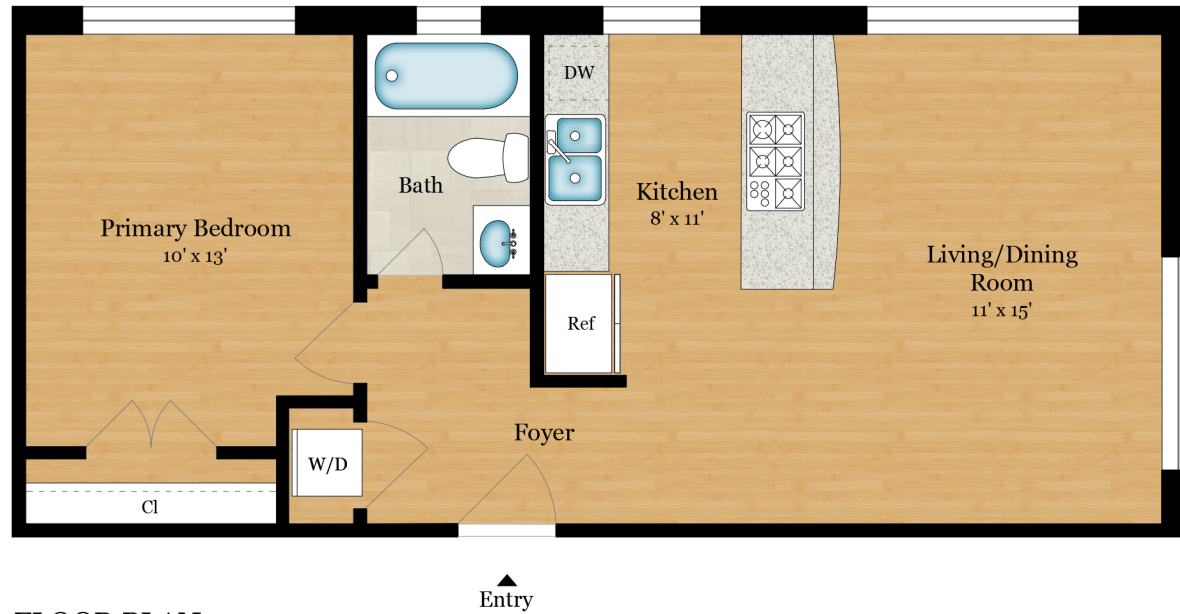

839 KENNEDY STREET, NW | UNIT 208

WASHINGTON, DC 20011

FLOOR PLAN

Rendering by Floor Plan Visuals.
All measurements are approximate. While deemed reliable, no information on these floor plans should be relied upon without independent verification.