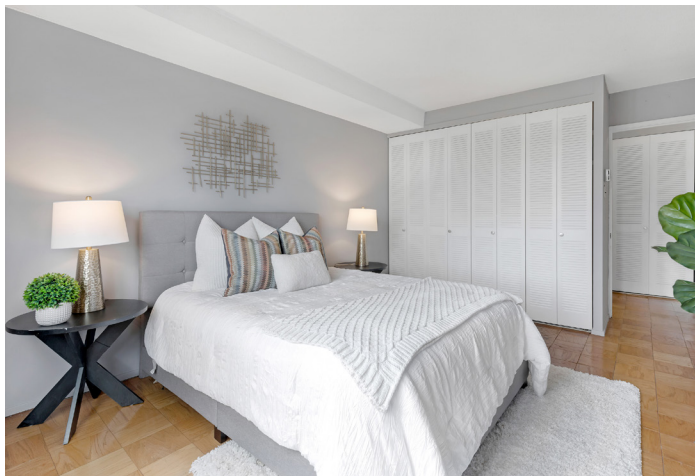

1311 Delaware Ave SW #S444

WASHINGTON, DC 20024

JENN
SMIRA
TEAM

1 BED | 1 BATH

Have it all at River Park!

Welcome home to this pristine one-bedroom unit with lovely tree-top views! Located in the desirable South building, the spacious sun-drenched home boasts walls of oversized windows, ample space to stretch out and decorate, and gleaming hardwood floors. The updated kitchen is outfitted with roomy cabinet storage and ample cabinet space. A large bedroom offers gracious closet space and is drenched in natural light. Storage abounds throughout the unit, offering coveted linen and coat closets. This uniquely situated condo is just steps off of the exit staircase, inviting residents to skip the elevator if desired for a quick trip down to the common parking lot. Live in the heart of the SW Waterfront and have it all in the amenity-rich River Park Community! Co-op fees includes gas, water, trash, sewer, electric, 24/7 concierge, fitness center, pool, security, party room, library, and more! Parking is available for rent inside the gated community. The Wharf's award-winning restaurants, Anthem, Nats Stadium, Audi Field, the Marina, and two metro stops all at your doorstep. Come visit us soon!