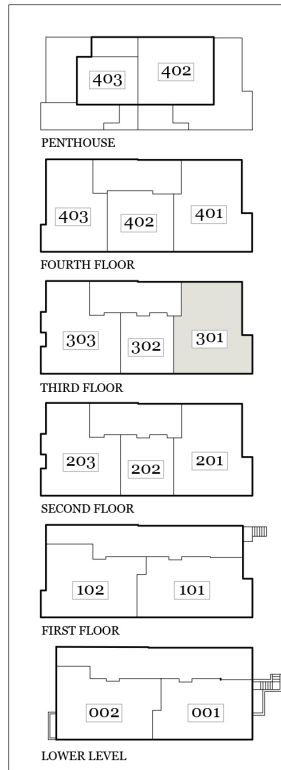

BUILDING KEY PLAN

North Capitol St NW

Jenn Smira

Executive Vice President
 Realtor® DC/MD/VA
 202.340.7675
 jsmira@compass.com

Greg Schneider

Realtor® DC
 202.240.7927
 greg.schneider@compass.com