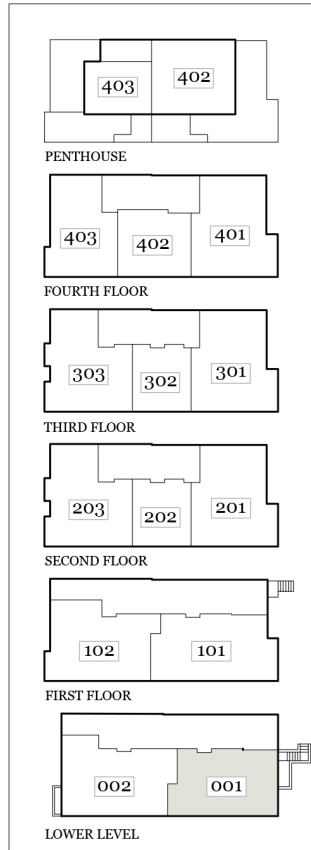

BUILDING KEY PLAN

North Capitol St NW

Jenn Smira

Executive Vice President
 Realtor® DC/MD/VA
 202.340.7675
 jsmira@compass.com

COMPASS

Greg Schneider

Realtor® DC
 202.240.7927
 greg.schneider@compass.com