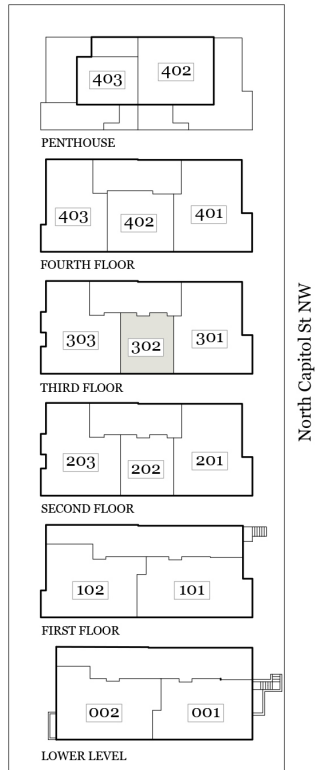

Executive Vice President
 Realtor® DC/MD/VA
 202.340.7675
 jsmira@compass.com

Greg Schneider

Realtor® DC
 202.240.7927
 greg.schneider@compass.com

BUILDING KEY PLAN

FLOOR PLAN

Jenn Smira

Executive Vice President
 Realtor® DC/MD/VA
 202.340.7675
 jsmira@compass.com