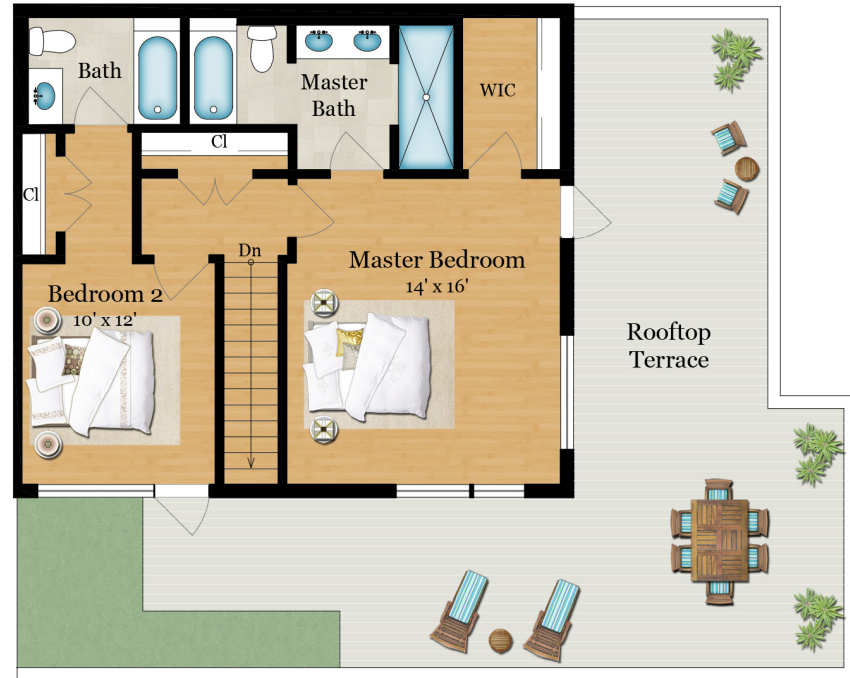

Jenn Smira

Executive Vice President
Realtor® DC/MD/VA
202.340.7675
jsmira@compass.com

COMPASS

Greg Schneider

Realtor® DC
202.240.7927
greg.schneider@compass.com