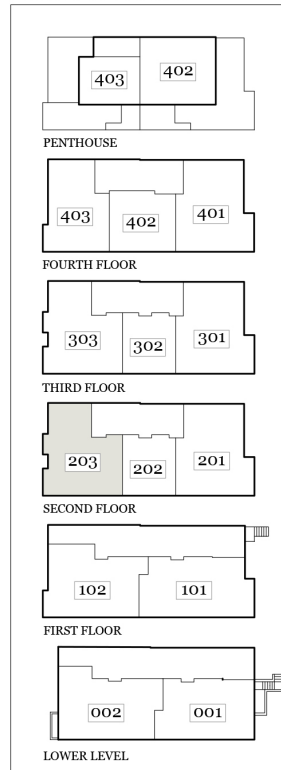

BUILDING KEY PLAN

North Capitol St NW