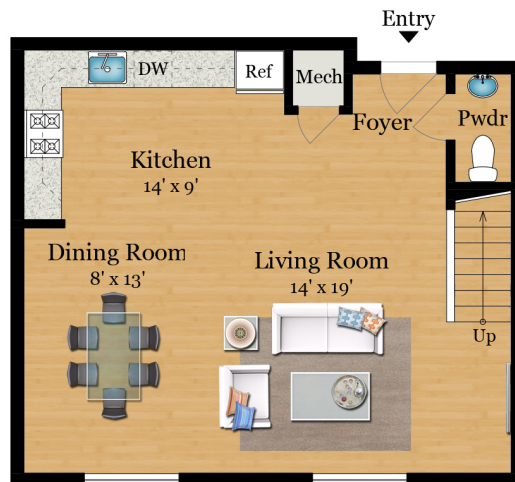

Jenn Smira

Executive Vice President
Realtor® DC/MD/VA
202.340.7675
jsmira@compass.com

COMPASS

Greg Schneider

Realtor® DC
202.240.7927
greg.schneider@compass.com