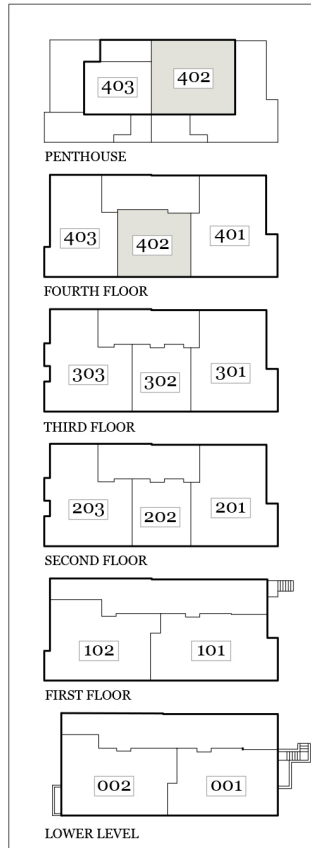

BUILDING KEY PLAN

North Capitol St NW

Jenn Smira

Executive Vice President
 Realtor® DC/MD/VA
 202.340.7675
 jsmira@compass.com

Greg Schneider

Realtor® DC
 202.240.7927
 greg.schneider@compass.com

BUILDING KEY PLAN