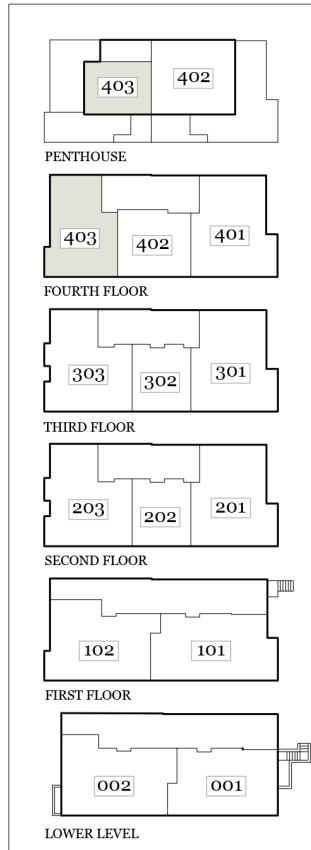

BUILDING KEY PLAN

North Capitol St NW

Jenn Smira

Executive Vice President
 Realtor® DC/MD/VA
 202.340.7675
 jsmira@compass.com

Greg Schneider

Realtor® DC
 202.240.7927
 greg.schneider@compass.com

BUILDING KEY PLAN