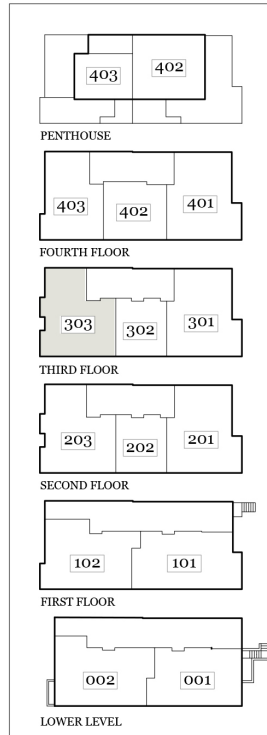

BUILDING KEY PLAN

North Capitol St NW