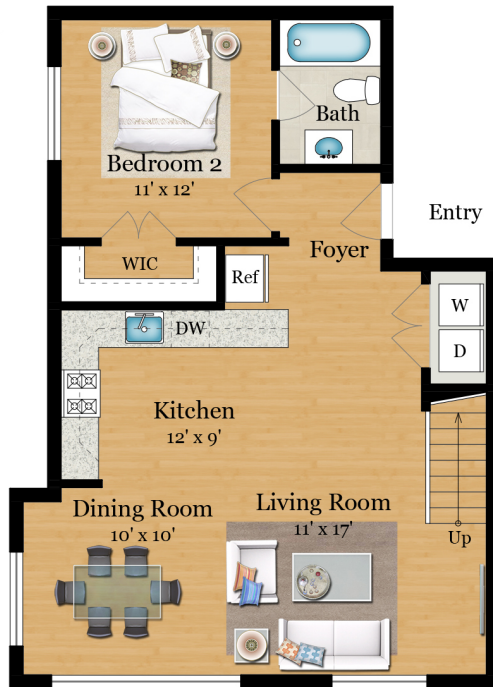

BUILDING KEY PLAN

North Capitol St NW

Jenn Smira

Executive Vice President
 Realtor® DC/MD/VA
 202.340.7675
 jsmira@compass.com

Greg Schneider

Realtor® DC
 202.240.7927
 greg.schneider@compass.com

BUILDING KEY PLAN