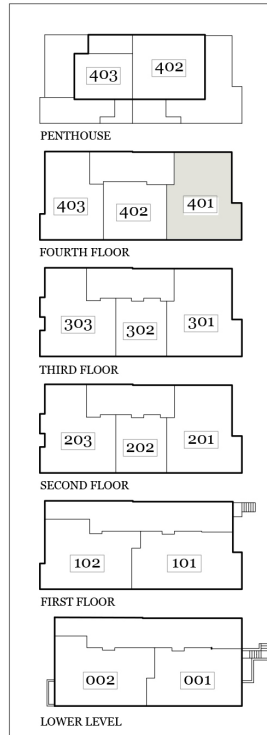

BUILDING KEY PLAN

North Capitol St NW