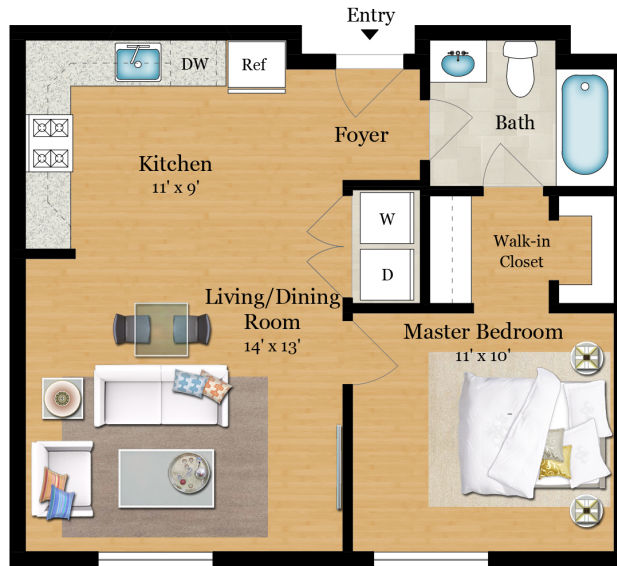

Executive Vice President
 Realtor® DC/MD/VA
 202.340.7675
 jsmira@compass.com

Greg Schneider

Realtor® DC
 202.240.7927
 greg.schneider@compass.com

BUILDING KEY PLAN

FLOOR PLAN

Jenn Smira

Executive Vice President
 Realtor® DC/MD/VA
 202.340.7675
 jsmira@compass.com