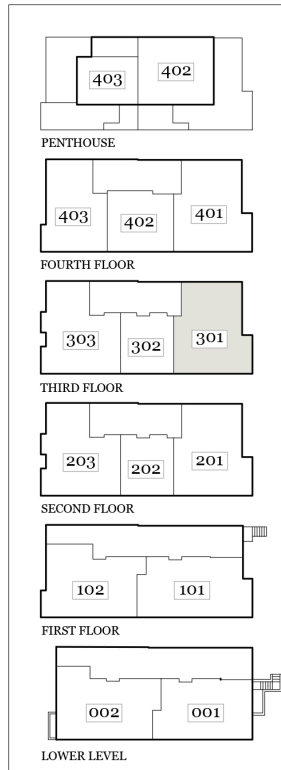

BUILDING KEY PLAN

North Capitol St NW