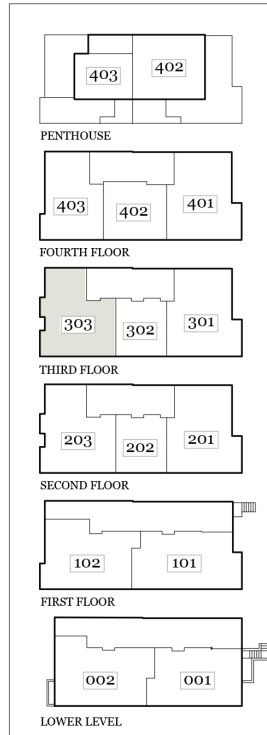

BUILDING KEY PLAN

Jenn Smira

Executive Vice President
 Realtor® DC/MD/VA
 202.340.7675
 jsmira@compass.com

Greg Schneider

Realtor® DC
 202.240.7927
 greg.schneider@compass.com