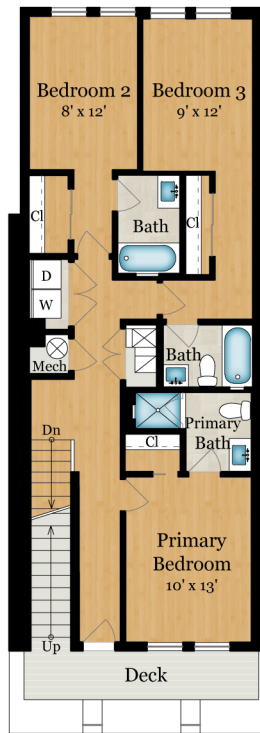

Executive Vice President
 Realtor® DC/MD/VA
 202.340.7675
 jsmira@compass.com

Jill Patel

Realtor® DC
 202.302.3797
 jpatel@compass.com

532
TAYLOR

JENN
 SMIRA
 TEAM

Square & Lot
SquareInch.com

Jenn Smira
Executive Vice President
Realtor® DC/MD/VA
202.340.7675
jsmira@compass.com